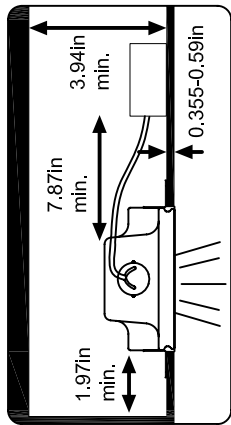

ATTENTION: FOR THIS OPERATION YOU HAVE TO CUT OFF THE POWER

MAXIMUM

LG-4005

1

9~15mm

Adjustable perforated bracket

2

3