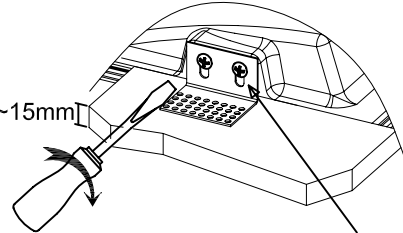

ATTENTION: FOR THIS OPERATION YOU HAVE TO CUT OFF THE POWER

MAXIMUM

LG-4005

1

9~15mm

Adjustable perforated bracket

2

3