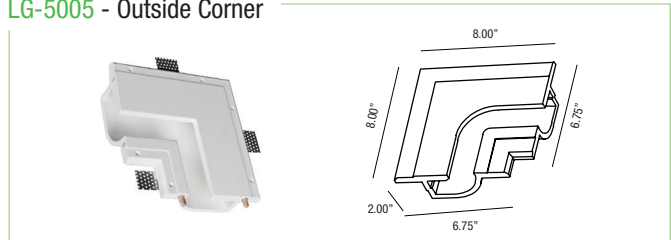

## AVAILABLE PROFILES

LG-5002 - Left End Cup

LG-5003 - Right End Cup

LG-5004 - Inside Corner

LG-5005 - Outside Corner

LG-5006 - Ceiling to Wall

LG-5007/3 - 1/4 Circular Cove