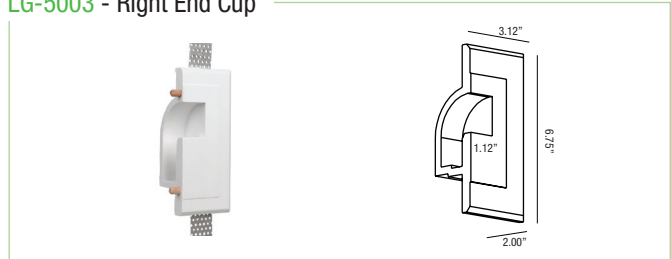

### Plaster Recessed LED Profile

Revolutionary plaster recessed LED profile is a trimless and seamless solution to traditional aluminum recessed LED channels and diffusers. Our handcrafted gypsum mold uses indirect lighting to hide LED tape and create a continuous luminance without a lens. Our cove lighting is easy to clean and made from environmentally friendly green materials. Linear Cove is field cuttable for custom designs without seams. It is available in continuous 3-foot lengths and 40-inch circles.

- Revolutionary flush mounted trimless design which offers consistent aesthetics
- Made out of Environmentally Friendly plaster materials
- Our plaster fixtures can be painted with standard paint colors.
- Can house any UL energy efficient LED light strips available in the market
- Lens free installation
- LED tape and power supply NOT Included
- Field cuttable
- Built-in aluminum channel for heat dissipation & easy stick LED tape installation (3m)
- Wet location rated when painted with water-proof paint

## AVAILABLE PROFILES

LG-5002 - Left End Cup

LG-5003 - Right End Cup

LG-5004 - Inside Corner

LG-5005 - Outside Corner

LG-5006 - Ceiling to Wall

LG-5007/3 - 1/4 Circular Cove