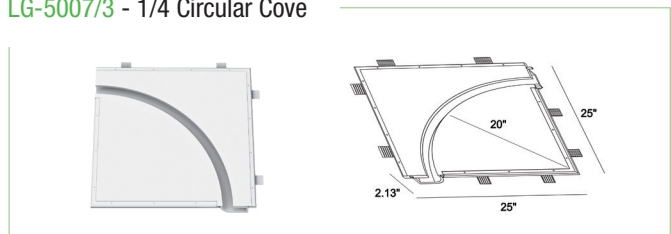

## AVAILABLE PROFILES

LG-5002 - Left End Cup

LG-5003 - Right End Cup

LG-5004 - Inside Corner

LG-5005 - Outside Corner

LG-5006 - Ceiling to Wall

LG-5007/3 - 1/4 Circular Cove