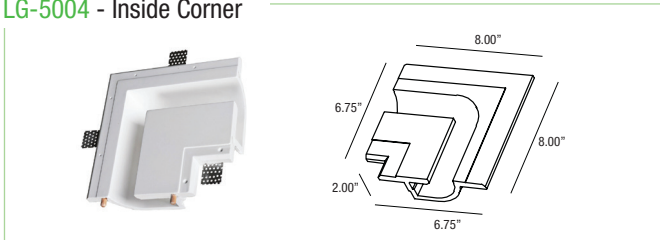

## AVAILABLE PROFILES

LG-5002 - Left End Cup

LG-5003 - Right End Cup

LG-5004 - Inside Corner

LG-5005 - Outside Corner

LG-5006 - Ceiling to Wall

LG-5007/3 - 1/4 Circular Cove