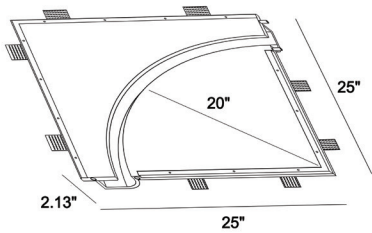

LG-5007/3

Recessed LED Profile

Project Information:	Project Name:
Fixture Type:	Location:

CIRCULAR COVE

Plaster Recessed LED Profile

Revolutionary plaster recessed LED profile is a trimless and seamless solution to traditional aluminum recessed LED channels and diffusers. Our handcrafted gypsum mold uses indirect lighting to hide LED tape and create a continuous luminance without a lens. Our cove lighting is easy to clean and made from environmentally friendly green materials. Linear Cove is field cuttable for custom designs without seams. It is available in continuous 3-foot lengths and 40-inch circles.

- Revolutionary flush mounted trimless design which offers consistent aesthetics
- Made out of Environmentally Friendly plaster materials
- Our plaster fixtures can be painted with standard paint colors.
- Can house any UL energy efficient LED light strips available in the market
- Lens free installation
- LED tape and power supply NOT Included
- Field cuttable
- Built-in aluminum channel for heat dissipation & easy stick LED tape installation (3m)
- Wet location rated when painted with water-proof paint