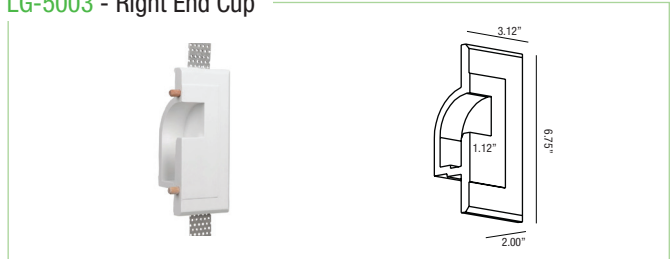

LG-5007/3

Recessed LED Profile

Project Information:	Project Name:
Fixture Type:	Location:

CIRCULAR COVE

Plaster Recessed LED Profile

Revolutionary plaster recessed LED profile is a trimless and seamless solution to traditional aluminum recessed LED channels and diffusers. Our handcrafted gypsum mold uses indirect lighting to hide LED tape and create a continuous luminance without a lens. Our cove lighting is easy to clean and made from environmentally friendly green materials. Linear Cove is field cuttable for custom designs without seams. It is available in continuous 3-foot lengths and 40-inch circles.

- Revolutionary flush mounted trimless design which offers consistent aesthetics
- Made out of Environmentally Friendly plaster materials
- Our plaster fixtures can be painted with standard paint colors.
- Can house any UL energy efficient LED light strips available in the market
- Lens free installation
- LED tape and power supply NOT Included
- Field cuttable
- Built-in aluminum channel for heat dissipation & easy stick LED tape installation (3m)
- Wet location rated when painted with water-proof paint

AVAILABLE PROFILES

LG-5002 - Left End Cup

LG-5003 - Right End Cup

LG-5004 - Inside Corner

LG-5005 - Outside Corner

LG-5006 - Ceiling to Wall

LG-5001 - Linear Cove

LG-5007/3

Recessed LED Profile

Project Information:	Project Name:
Fixture Type:	Location:

Ordering Guide

LINEAR PROFILE

LG - 5007/3

END CUPS

- 5002 - Left End Cup
- 5003 - Right End Cup

CORNER