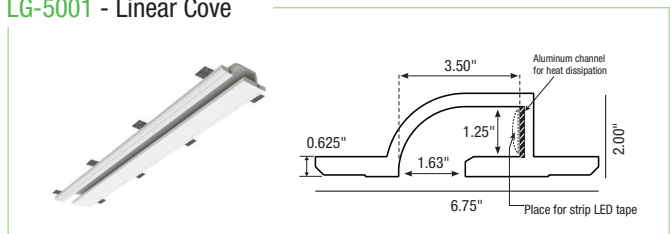

LG-5007/3

Recessed LED Profile

Project Information:	Project Name:
Fixture Type:	Location:

CIRCULAR COVE

Plaster Recessed LED Profile

Revolutionary plaster recessed LED profile is a trimless and seamless solution to traditional aluminum recessed LED channels and diffusers. Our handcrafted gypsum mold uses indirect lighting to hide LED tape and create a continuous luminance without a lens. Our cove lighting is easy to clean and made from environmentally friendly green materials. Linear Cove is field cuttable for custom designs without seams. It is available in continuous 3-foot lengths and 40-inch circles.

- Revolutionary flush mounted trimless design which offers consistent aesthetics
- Made out of Environmentally Friendly plaster materials
- Our plaster fixtures can be painted with standard paint colors.
- Can house any UL energy efficient LED light strips available in the market
- Lens free installation
- LED tape and power supply NOT Included
- Field cuttable
- Built-in aluminum channel for heat dissipation & easy stick LED tape installation (3m)
- Wet location rated when painted with water-proof paint

AVAILABLE PROFILES

LG-5002 - Left End Cup

LG-5003 - Right End Cup

LG-5004 - Inside Corner

LG-5005 - Outside Corner

LG-5006 - Ceiling to Wall

LG-5001 - Linear Cove

LG-5007/3

Recessed LED Profile

Project Information:	Project Name:
Fixture Type:	Location:

Ordering Guide

LINEAR PROFILE

LG - 5007/3

END CUPS

- 5002 - Left End Cup
- 5003 - Right End Cup

CORNER