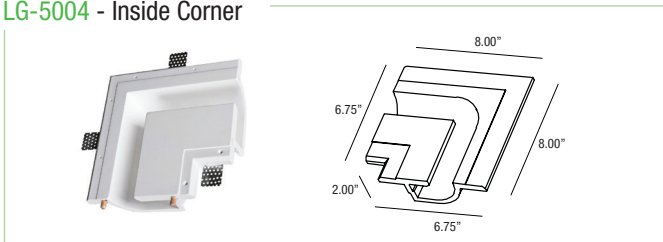

LG-5007/3

Recessed LED Profile

Project Information:	Project Name:
Fixture Type:	Location:

CIRCULAR COVE

Plaster Recessed LED Profile

Revolutionary plaster recessed LED profile is a trimless and seamless solution to traditional aluminum recessed LED channels and diffusers. Our handcrafted gypsum mold uses indirect lighting to hide LED tape and create a continuous luminance without a lens. Our cove lighting is easy to clean and made from environmentally friendly green materials. Linear Cove is field cuttable for custom designs without seams. It is available in continuous 3-foot lengths and 40-inch circles.

- Revolutionary flush mounted trimless design which offers consistent aesthetics
- Made out of Environmentally Friendly plaster materials
- Our plaster fixtures can be painted with standard paint colors.
- Can house any UL energy efficient LED light strips available in the market
- Lens free installation
- LED tape and power supply NOT Included
- Field cuttable
- Built-in aluminum channel for heat dissipation & easy stick LED tape installation (3m)
- Wet location rated when painted with water-proof paint

AVAILABLE PROFILES

LG-5002 - Left End Cup

LG-5003 - Right End Cup

LG-5004 - Inside Corner

LG-5005 - Outside Corner

LG-5006 - Ceiling to Wall

LG-5001 - Linear Cove

LG-5007/3

Recessed LED Profile

Project Information:	Project Name:
Fixture Type:	Location:

Ordering Guide

LINEAR PROFILE

LG - 5007/3

END CUPS

- 5002 - Left End Cup
- 5003 - Right End Cup

CORNER