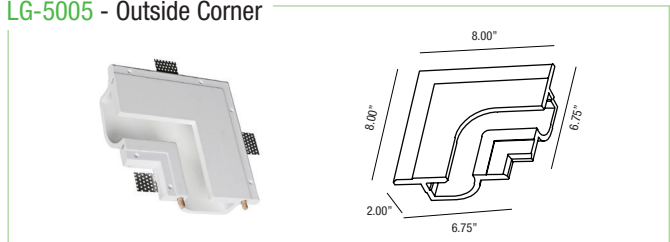

LG-5007/3

Recessed LED Profile

Project Information:	Project Name:
Fixture Type:	Location:

CIRCULAR COVE

Plaster Recessed LED Profile

Revolutionary plaster recessed LED profile is a trimless and seamless solution to traditional aluminum recessed LED channels and diffusers. Our handcrafted gypsum mold uses indirect lighting to hide LED tape and create a continuous luminance without a lens. Our cove lighting is easy to clean and made from environmentally friendly green materials. Linear Cove is field cuttable for custom designs without seams. It is available in continuous 3-foot lengths and 40-inch circles.

- Revolutionary flush mounted trimless design which offers consistent aesthetics
- Made out of Environmentally Friendly plaster materials
- Our plaster fixtures can be painted with standard paint colors.
- Can house any UL energy efficient LED light strips available in the market
- Lens free installation
- LED tape and power supply NOT Included
- Field cuttable
- Built-in aluminum channel for heat dissipation & easy stick LED tape installation (3m)
- Wet location rated when painted with water-proof paint

AVAILABLE PROFILES

LG-5002 - Left End Cup

LG-5003 - Right End Cup

LG-5004 - Inside Corner

LG-5005 - Outside Corner

LG-5006 - Ceiling to Wall

LG-5001 - Linear Cove

LG-5007/3

Recessed LED Profile

Project Information:	Project Name:
Fixture Type:	Location:

Ordering Guide

LINEAR PROFILE

LG - 5007/3

END CUPS

- 5002 - Left End Cup
- 5003 - Right End Cup

CORNER