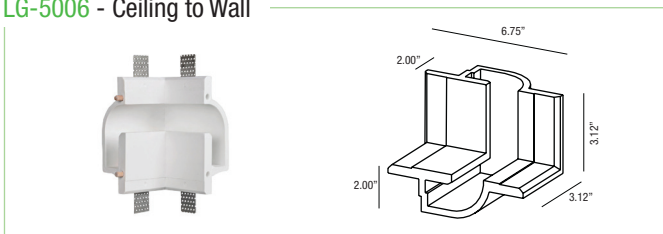

LG-5007/3

Recessed LED Profile

Project Information:	Project Name:
Fixture Type:	Location:

CIRCULAR COVE

Plaster Recessed LED Profile

Revolutionary plaster recessed LED profile is a trimless and seamless solution to traditional aluminum recessed LED channels and diffusers. Our handcrafted gypsum mold uses indirect lighting to hide LED tape and create a continuous luminance without a lens. Our cove lighting is easy to clean and made from environmentally friendly green materials. Linear Cove is field cuttable for custom designs without seams. It is available in continuous 3-foot lengths and 40-inch circles.

- Revolutionary flush mounted trimless design which offers consistent aesthetics
- Made out of Environmentally Friendly plaster materials
- Our plaster fixtures can be painted with standard paint colors.
- Can house any UL energy efficient LED light strips available in the market
- Lens free installation
- LED tape and power supply NOT Included
- Field cuttable
- Built-in aluminum channel for heat dissipation & easy stick LED tape installation (3m)
- Wet location rated when painted with water-proof paint

AVAILABLE PROFILES

LG-5002 - Left End Cup

LG-5003 - Right End Cup

LG-5004 - Inside Corner

LG-5005 - Outside Corner

LG-5006 - Ceiling to Wall

LG-5001 - Linear Cove

LG-5007/3

Recessed LED Profile

Project Information:	Project Name:
Fixture Type:	Location:

Ordering Guide

LINEAR PROFILE

LG - 5007/3

END CUPS

- 5002 - Left End Cup
- 5003 - Right End Cup

CORNER