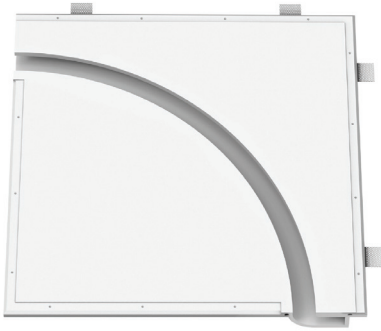

LG-5007/3

Recessed LED Profile

Project Information:	Project Name:
Fixture Type:	Location:

CIRCULAR COVE

Plaster Recessed LED Profile

Revolutionary plaster recessed LED profile is a trimless and seamless solution to traditional aluminum recessed LED channels and diffusers. Our handcrafted gypsum mold uses indirect lighting to hide LED tape and create a continuous luminance without a lens. Our cove lighting is easy to clean and made from environmentally friendly green materials. Linear Cove is field cuttable for custom designs without seams. It is available in continuous 3-foot lengths and 40-inch circles.

- Revolutionary flush mounted trimless design which offers consistent aesthetics
- Made out of Environmentally Friendly plaster materials
- Our plaster fixtures can be painted with standard paint colors.
- Can house any UL energy efficient LED light strips available in the market
- Lens free installation
- LED tape and power supply NOT Included
- Field cuttable
- Built-in aluminum channel for heat dissipation & easy stick LED tape installation (3m)
- Wet location rated when painted with water-proof paint

AVAILABLE PROFILES

LG-5002 - Left End Cup

LG-5003 - Right End Cup

LG-5004 - Inside Corner

LG-5005 - Outside Corner

LG-5006 - Ceiling to Wall

LG-5001 - Linear Cove

LG-5007/3